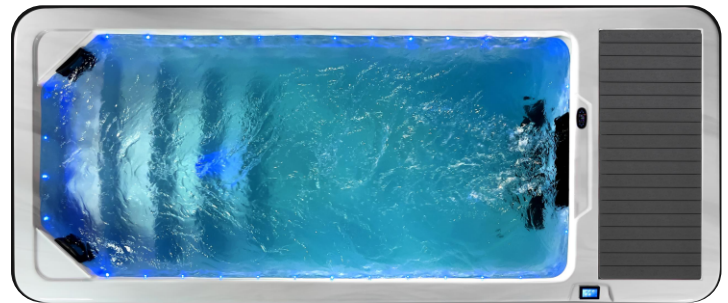

AQUARIUS
LEISURE

Aquarius Elite Performance Swimming Pools

Aquarius Elite Performance Swimming Pools:

- Size options:
- 6800x2350x1530mm or 5500x2200x1500mm
- 8 Waterflow Jet Stream Currents
- USA Aristech Acrylic
- Galvanised Steel Support Frame
- 25-30mm Foam Insulation (Shell)
- 30mm Foam Insulation (base & cabinet)
- Reflective Insulation (base & Cabinet)
- Composite External Cabinet
- ABS Base
- Balboa Control System
- 3KW Heater
- 4.6 KW Propellor Pump
- 1 X WTC50M Circulation Pump
- Filtration System
- Ozone
- Large LED Underwater Light
- LED Waterline Lights
- Bluetooth Music
- Roller Cover
- Steps

AQUARIUS
SPA PARTS

www.aquarius-spaparts.nz

Servicing & Maintenance

Warranty

12 year structural | 7 year acrylic
2 year cabinet structural | 2 year jet replacement
2 year pump & electrical | 2 year plumbing
**T&C's will apply **

AQUARIUS
POOL PARTS

www.aquarius-poolparts.nz

TAURANGA
POOL & SPA

www.taurangapoolandspa.nz | 0757 21637

143 Totara Street, Mount Maunganui, Tauranga, Bay of Plenty, NZ, 3116

sara@taurangapoolandspa.nz