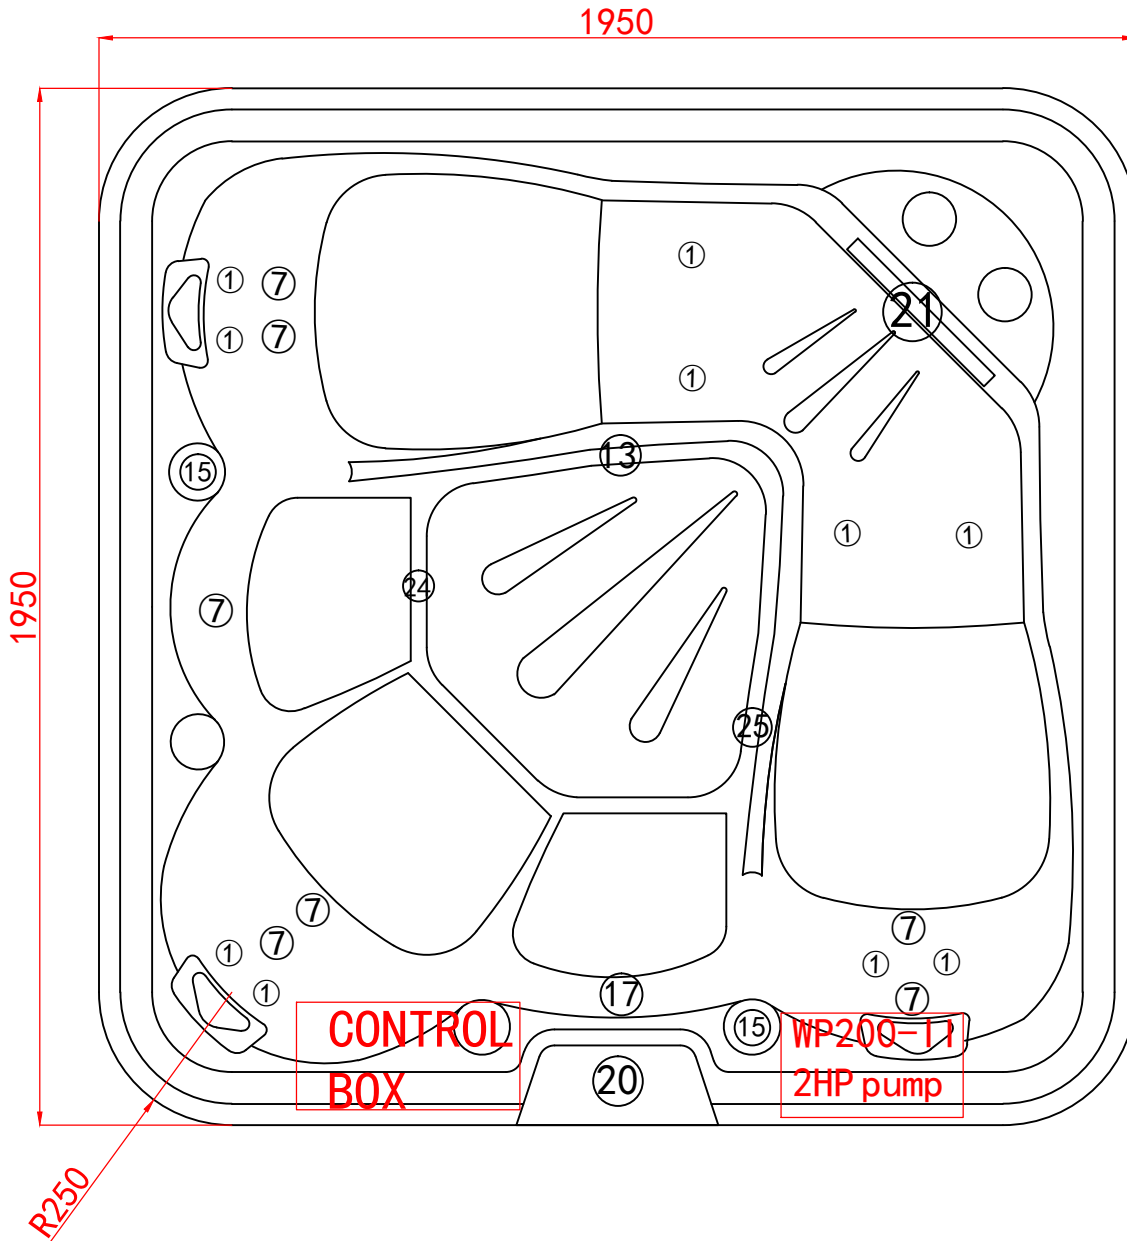

ES320-1P

number	name	No	name
1	2"diretionel jet	2	2"doubble roto jet
3	2.5"diretionel jet	4	2.5"doubble roto jet
5	3"diretionel jet	6	3"roto jet
7	3"doubble roto jet	8	4"roto jet
9	4"doubble roto jet	10	5"roto jet
11	5"doubble roto jet	12	Air jet
13	200GPM suction	14	Drain (90GPM)
15	Air regulator	16	Water controler
17	LED light	18	Water diverter
19	Aromatherapy	20	Control panel
21	Filter	22	Waterfall
23	Water jet nozzle	24	Circulation jet
25	Drain		