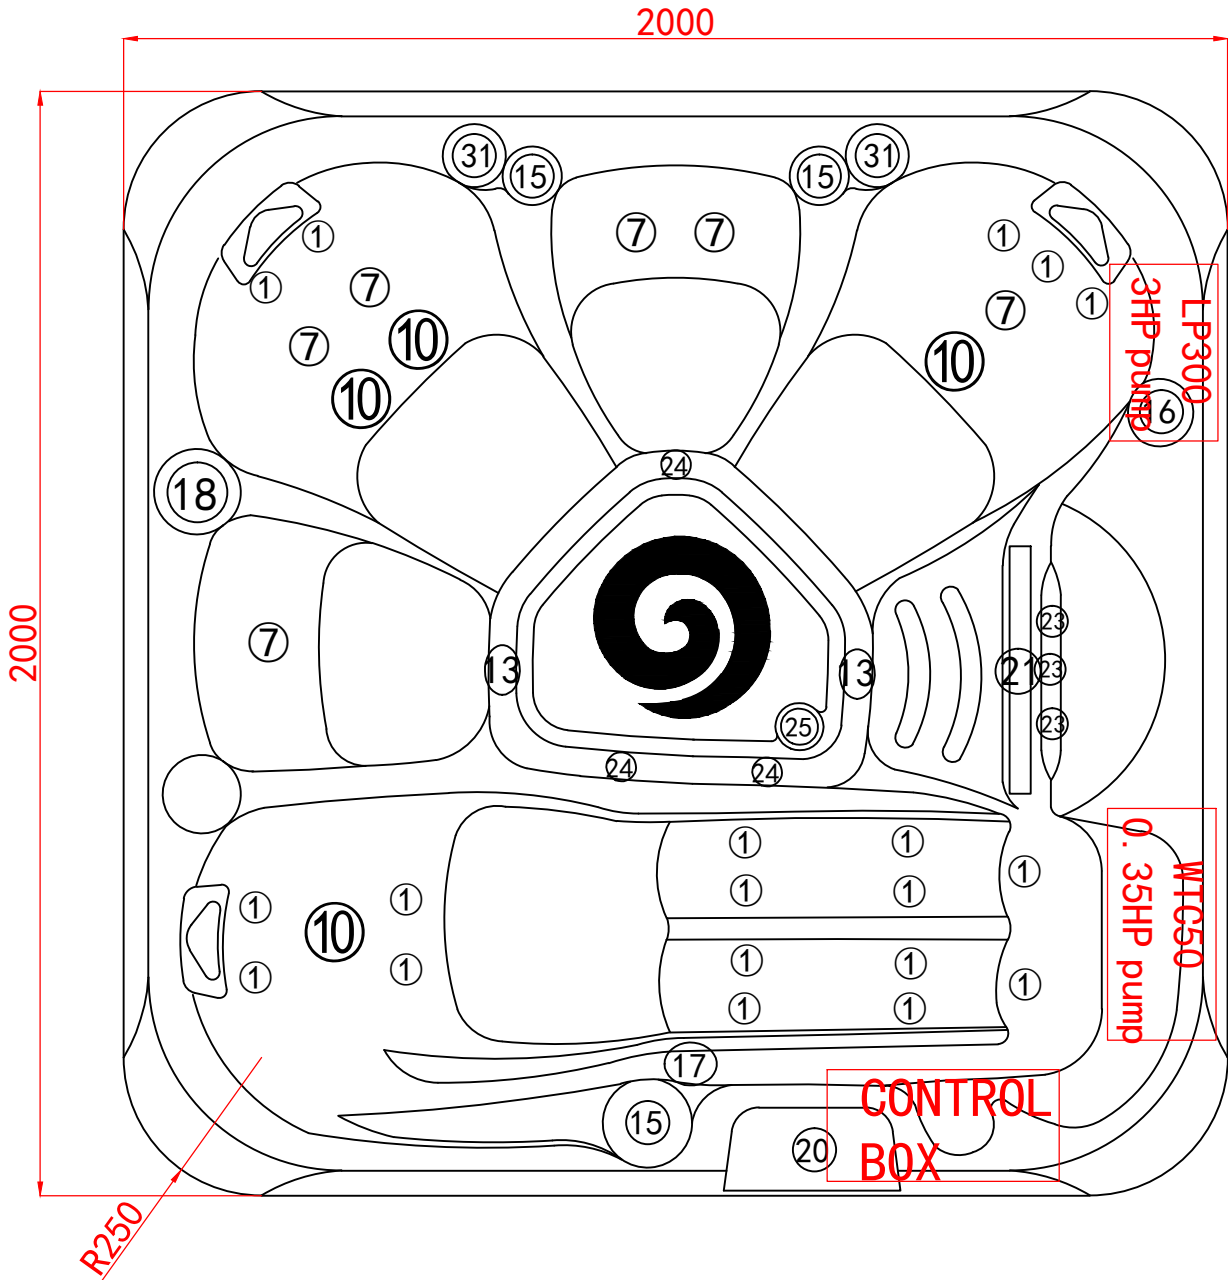

PT310-1P

number	name	No	name
1	2"diretionel jet	2	2"douuble roto jet
3	2.5"diretionel jet	4	2.5"douuble roto jet
5	3"diretionel jet	6	3"roto jet
7	3"douuble roto jet	8	4"roto jet
9	4"douuble roto jet	10	5"douuble roto jet
11	5"multi roto	12	Air jet
13	200GPM suction	14	Drain (90GPM)
15	Air regulator	16	Water controler
17	LED light	18	Water diverter
19	Aromatherapy	20	Control panel
21	Filter	22	Waterfall
23	Water jet nozzle	24	Circulation jet
25	Drain	31	Cup holder